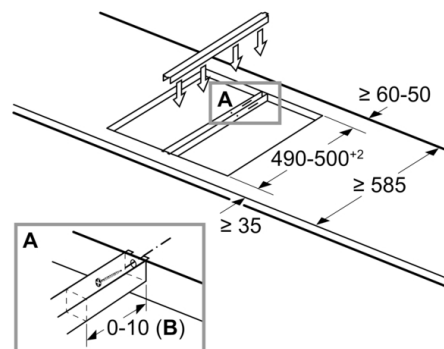

B: Dependent on the cut-out depth