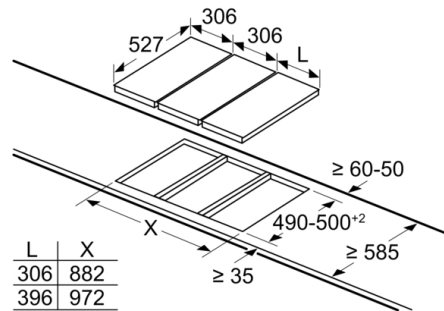

When installing two Domino units right next to a hob, two assembly kits (HEZ394301) are required.

measurements in mm