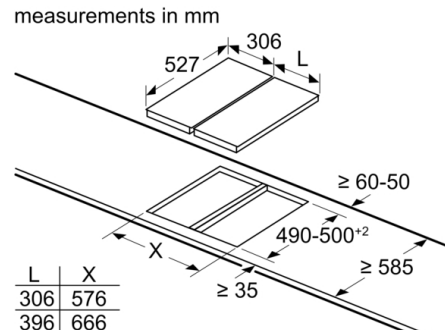

When installing two or more Domino units side-by-side, one or more assembly kits are required (2 units = 1 assembly kit, 3 units = 2 assembly kits, etc.).