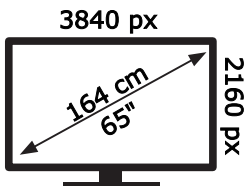

ENERG

JVC

LT-65VA3300

85 kWh/1000h

ABCDEF **G**

145 kWh/1000h

50673373

2019/2013