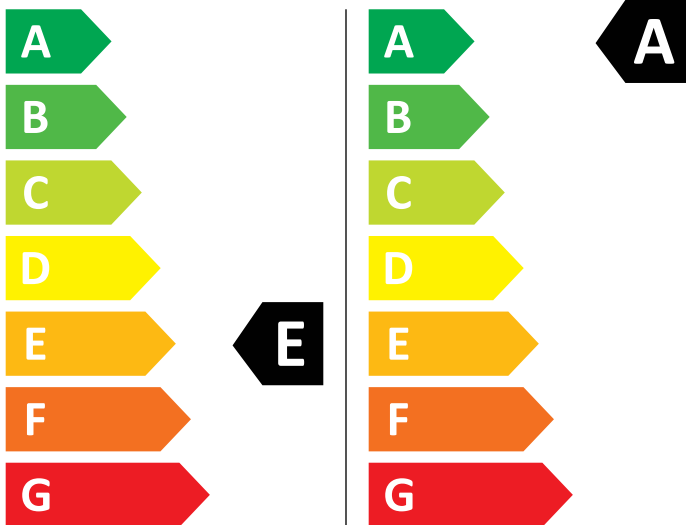

ENERG

AEG

L7WBEN69S 914605176

Water consumption: 376 kWh/100

Water consumption: 49 kWh/100

6,0 kg

9,0 kg

70 L