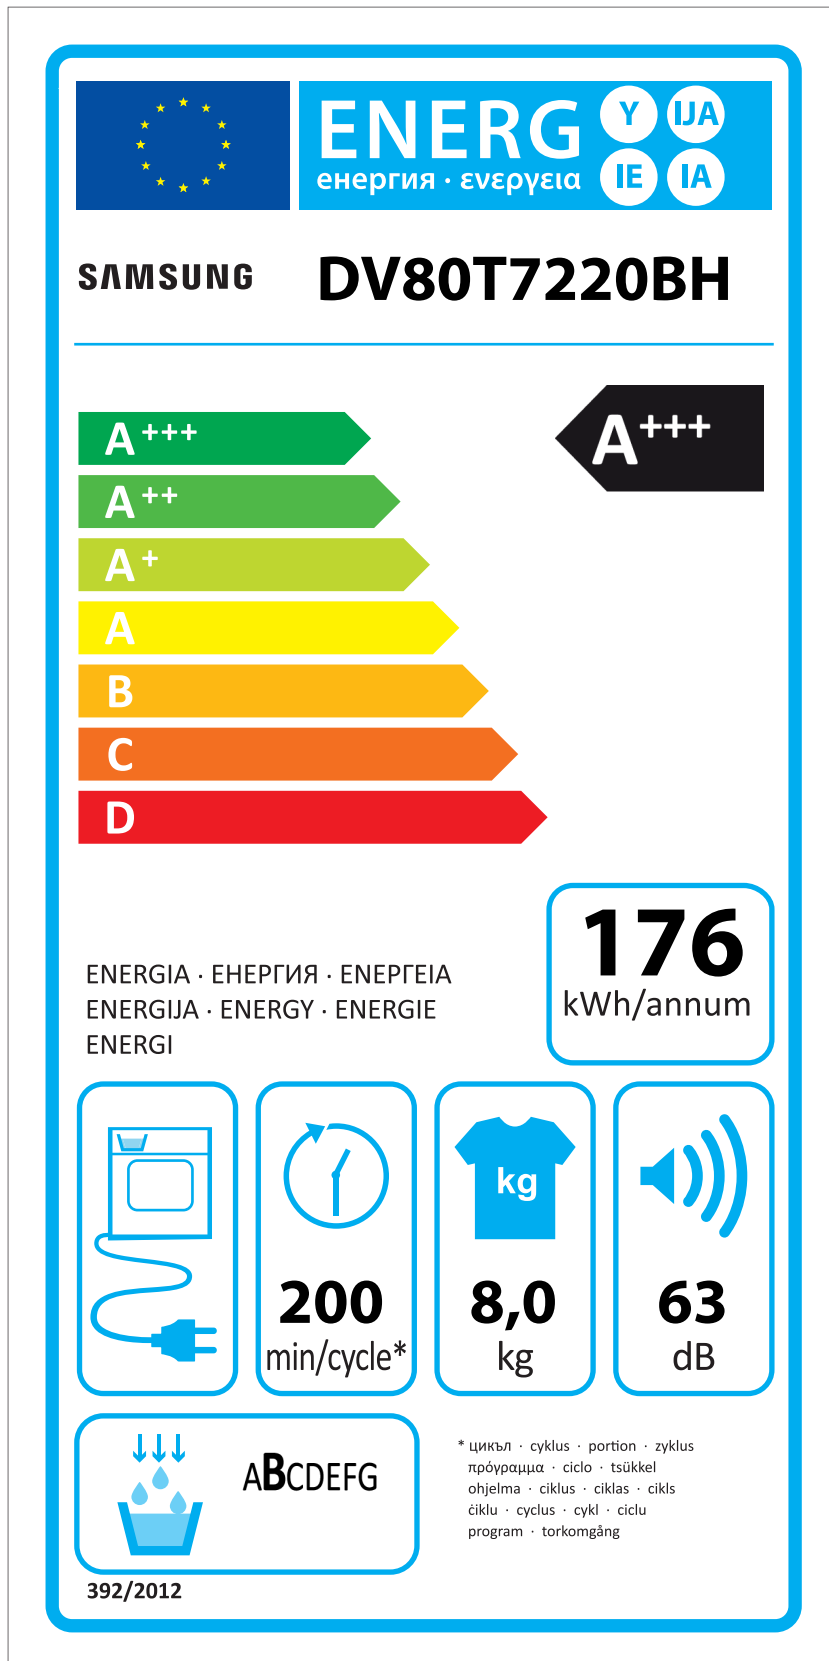

ERP LABEL ENERGY (DRYER CONDENSER TYPE)

CODE : DC68-03225C
Size : 110 x 220 (mm)
Material : ART