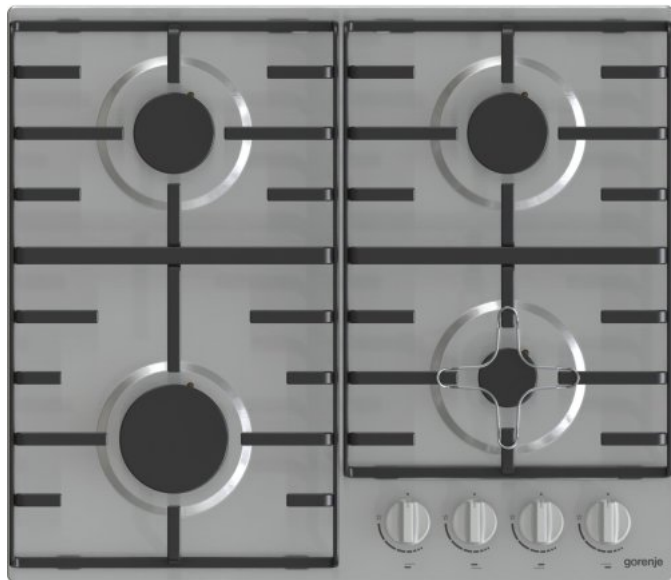

G640X

gorenje
Life Simplified

Gas hob

Stainless steel

Knob shape: **Ergonomic knobs**

Pan support cross

One-hand ignition device for hob

Type of pan support: **Enameled**

Enclosed nozzles: **Gas nozzles G20/20 natural gas**

Gas control

Gas type: **G30/30**

Connector type: **AC 230V**

Dimensions (WxHxD): **60 x 13 x 52 cm**

Dimensions of packed product (WxHxD): **68 x 15.7 x 60 cm**

Niche dimensions (WxHxD): **56 x 10 x 49 cm**

Net weight: **9.6 kg**

Gross weight: **10.3 kg**

Connected load: **1 W**

Product code: **729798**

EAN code: **3838782081446**

 BigSurface

 Coffee Reducer