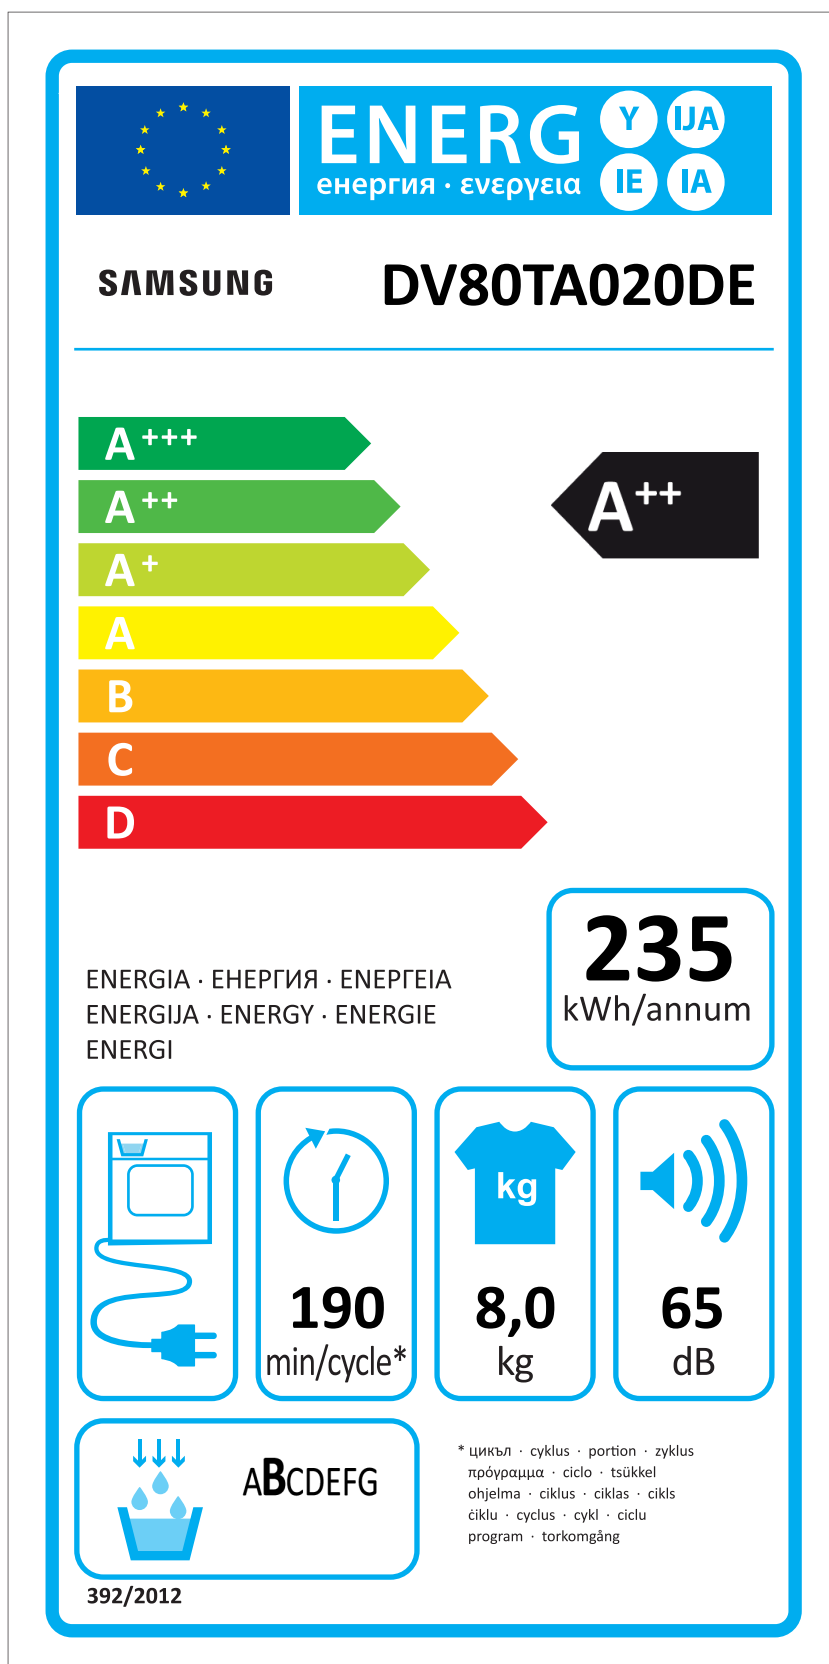

ERP LABEL ENERGY (DRYER CONDENSER TYPE)

CODE : DC68-03225C
Size : 110 x 220 (mm)
Material : ART