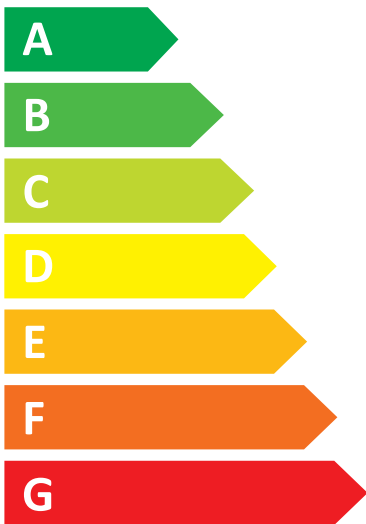

ENERG

Bosch

SMV4EAX28E

54 kWh / 

13 x

9,0 L

4:30

ABCD