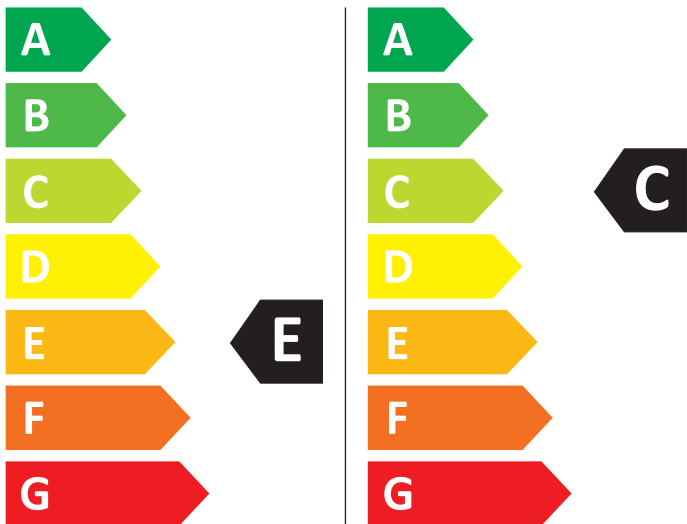

ENERG

Bosch

WNA13400BY

313 kWh / 100

63 kWh / 100

5.0 kg

8.0 kg

70 L