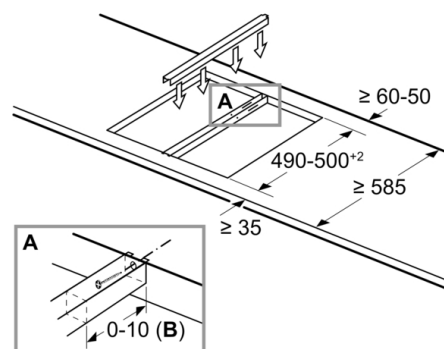

B: Dependent on the cut-out depth