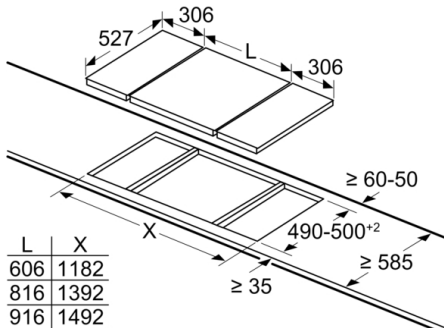

When installing two Domino units right next to a hob, two assembly kits (HEZ394301) are required.