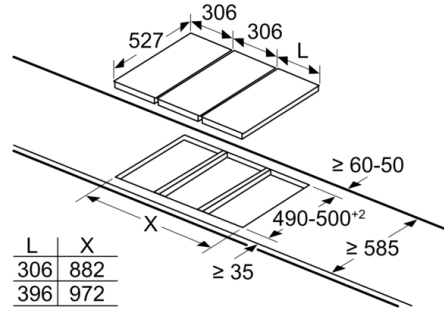

Serie 8, Domino plinska ploča za kuhanje, 30 cm, Staklokeramika, Crna PRA3A6B70

measurements in mm

When installing two or more Domino units side-by-side, one or more assembly kits are required (2 units = 1 assembly kit, 3 units = 2 assembly kits, etc.).

measurements in mm