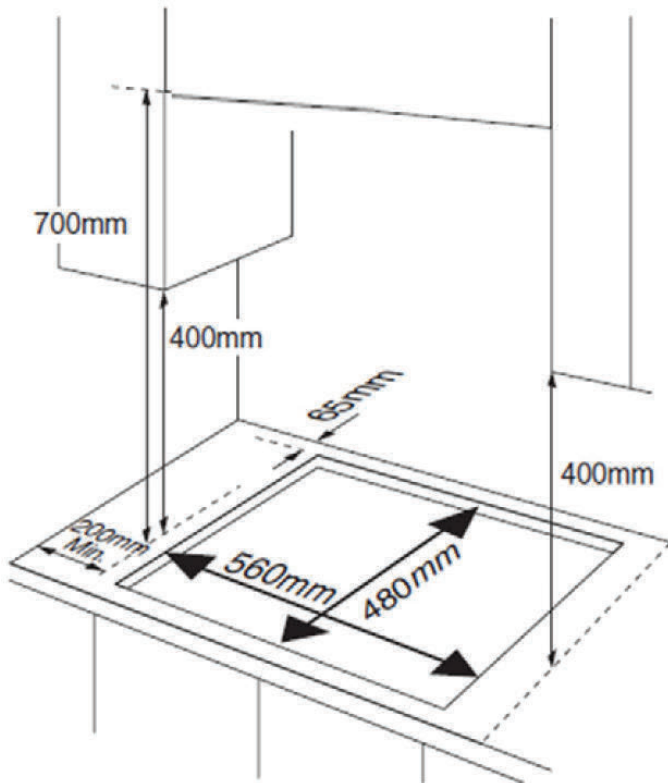

Required distances when installing the panel under the kitchen cabinet

4
GAS BURNERS

SYSTEM AGAINST
GAS LEAKS

ENAMELED
GRID

Gas hob BH-40T EI G

Traditionality and modernity combined? This gas stove can do it! This panel brings tradition and modernity into your kitchen with its traditional way of cooking food with gas, along with its external tempered glass material. With its easy-to-maintain surface, enameled grates and powerful burners, this plate is also easy to maintain.