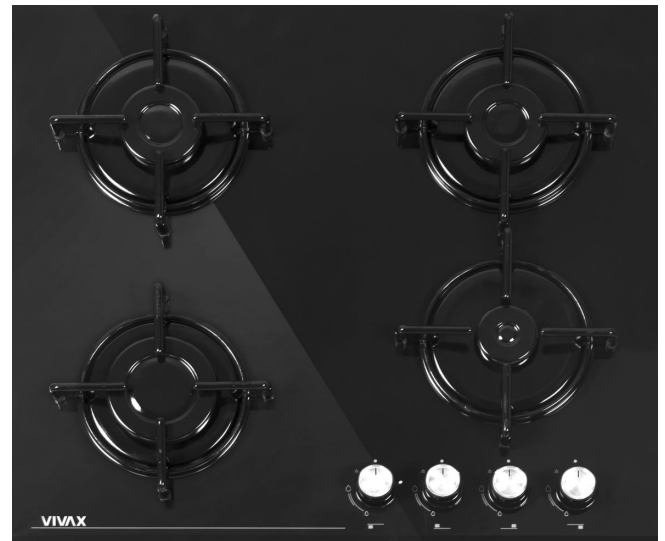

VIVAX

4
GAS BURNERS

SYSTEM AGAINST
GAS LEAKS

ENAMELED
GRID

Gas hob BH-40T EI G

Traditionality and modernity combined? This gas stove can do it! This panel brings tradition and modernity into your kitchen with its traditional way of cooking food with gas, along with its external tempered glass material. With its easy-to-maintain surface, enameled grates and powerful burners, this plate is also easy to maintain.

Dimensions
60 cm

Type of gas
NG+LPG

Surface material
Glass ceramics

Total number of cooking areas
4

Total number of gas burners
4

Left rear: Large burner 2.9 kW,
Right rear: Middle burner 1.7 kW
Left front: Large burner 2.9 kW
Right front: Small burner 0.95 kW

Burner grill
Enamelled

Accessories with the device
Fixing Brackets x4, Screws x4, NG Nozzles, NG Gas
Hose Connection x 1, Instruction Manual x 1

Gross / Net weight
12 kg / 9 kg

Package Dimension / Device Dimension
635 x 615 x 160 mm / 590 x 520 x 90mm

EAN Code
3856005186556

SAP Code
1255257