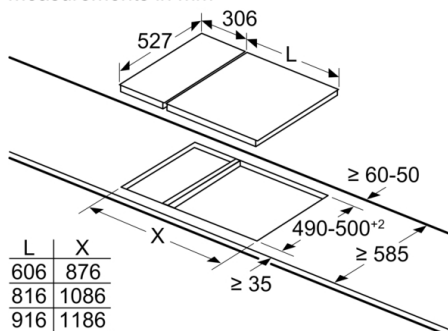

When installing two or more Domino units side-by-side, one or more assembly kits are required (2 units = 1 assembly kit, 3 units = 2 assembly kits, etc.).

Mjere u mm
Mogućnost kombiniranja Domino-a s odgovarajućim mjerama uređaja i izreza

Tip širine:
Širina uređaja:

	A	B	C	D	L	X		
2x30	306	306	-	-			612	576
1x30, 1x40	306	396	-	-			702	666
1x30, 1x60	306	606	-	-			912	876
1x30, 1x70*	306	710	-	-			1016	980
1x30, 1x80	306	816	-	-			1122	1086
1x30, 1x90	306	916	-	-			1222	1186
2x40	396	396	-	-			792	756
1x40, 1x60	396	606	-	-			1002	966
1x40, 1x70*	396	710	-	-			1106	1070
1x40, 1x80	396	816	-	-			1212	1176
1x40, 1x90	396	916	-	-			1312	1276
3x30	306	306	306	-			918	882
2x30, 1x40	306	306	396	-			1008	972
2x30, 1x60	306	306	606	-			1218	1182
2x30, 1x70*	306	306	710	-			1322	1286
2x30, 1x80	306	306	816	-			1428	1392
2x30, 1x90	306	306	916	-			1528	1492
1x30, 2x40	306	396	396	-			1098	1062
1x30, 1x40, 1x60	306	396	606	-			1308	1272
1x30, 1x40, 1x70*	306	396	710	-			1412	1376
1x30, 1x40, 1x80	306	396	816	-			1518	1482
1x30, 1x40, 1x90	306	396	916	-			1618	1582
2x40, 1x60	396	396	606	-			1398	1362
4x30	306	306	306	306			1224	1188

measurements in mm

When installing a Domino unit right next to a hob, an assembly kit (HEZ394301) is required.

measurements in mm

Assembly kit (HEZ394301) for Domino