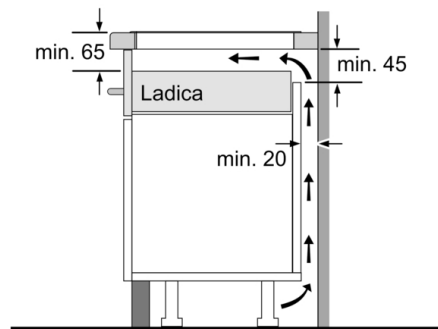

measurements in mm
Picture for the table Domino combination possibilities with corresponding devices and cutout dimensions

If two or more elements are installed right next to one another, one or several installation kits are required (2 elements 1 installation kit, 3 elements 2 installation kits, etc.).

Cutout dimension (X) depending on the combination see table:

Mjere u mm
Mogućnost kombiniranja Domino-a s odgovarajućim mjerama uređaja i izreza

Tip širine:
Širina uređaja:

	A	B	C	D	L	X		
2x30	306	306	-	-			612	576
1x30, 1x40	306	396	-	-			702	666
1x30, 1x60	306	606	-	-			912	876
1x30, 1x70*	306	710	-	-			1016	980
1x30, 1x80	306	816	-	-			1122	1086
1x30, 1x90	306	916	-	-			1222	1186
2x40	396	396	-	-			792	756
1x40, 1x60	396	606	-	-			1002	966
1x40, 1x70*	396	710	-	-			1106	1070
1x40, 1x80	396	816	-	-			1212	1176
1x40, 1x90	396	916	-	-			1312	1276
3x30	306	306	306	-			918	882
2x30, 1x40	306	306	396	-			1008	972
2x30, 1x60	306	306	606	-			1218	1182
2x30, 1x70*	306	306	710	-			1322	1286
2x30, 1x80	306	306	816	-			1428	1392
2x30, 1x90	306	306	916	-			1528	1492
1x30, 2x40	306	396	396	-			1098	1062
1x30, 1x40, 1x60	306	396	606	-			1308	1272
1x30, 1x40, 1x70*	306	396	710	-			1412	1376
1x30, 1x40, 1x80	306	396	816	-			1518	1482
1x30, 1x40, 1x90	306	396	916	-			1618	1582
2x40, 1x60	396	396	606	-			1398	1362
4x30	306	306	306	306			1224	1188

measurements in mm

When installing a Domino unit right next to a hob, an assembly kit (HEZ394301) is required.

measurements in mm

Assembly kit (HEZ394301) for Domino

B: Dependent on the cut-out depth

Serie | 6, Domino indukcijska ploča za kuhanje, 30 cm, PIB375FB1E

mjere u mm