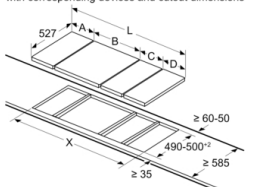

Serie | 6, Domino indukcijska ploča za kuhanje, 30 cm, PIB375FB1E

measurements in mm

When installing two Domino units right next to a hob, two assembly kits (HEZ394301) are required.

measurements in mm

When installing two or more Domino units side-by-side, one or more assembly kits are required (2 units = 1 assembly kit, 3 units = 2 assembly kits, etc.).

Mjere u mm
Mogućnost kombiniranja Domino-a s odgovarajućim mjerama uređaja i izreza

Tip širine:
Širina uređaja:

	A	B	C	D	L	X		
2x30	306	306	-	-			612	576
1x30, 1x40	306	396	-	-			702	666
1x30, 1x60	306	606	-	-			912	876
1x30, 1x70*	306	710	-	-			1016	980
1x30, 1x80	306	816	-	-			1122	1086
1x30, 1x90	306	916	-	-			1222	1186
2x40	396	396	-	-			792	756
1x40, 1x60	396	606	-	-			1002	966
1x40, 1x70*	396	710	-	-			1106	1070
1x40, 1x80	396	816	-	-			1212	1176
1x40, 1x90	396	916	-	-			1312	1276
3x30	306	306	306	-			918	882
2x30, 1x40	306	306	396	-			1008	972
2x30, 1x60	306	306	606	-			1218	1182
2x30, 1x70*	306	306	710	-			1322	1286
2x30, 1x80	306	306	816	-			1428	1392
2x30, 1x90	306	306	916	-			1528	1492
1x30, 2x40	306	396	396	-			1098	1062
1x30, 1x40, 1x60	306	396	606	-			1308	1272
1x30, 1x40, 1x70*	306	396	710	-			1412	1376
1x30, 1x40, 1x80	306	396	816	-			1518	1482
1x30, 1x40, 1x90	306	396	916	-			1618	1582
2x40, 1x60	396	396	606	-			1398	1362
4x30	306	306	306	306			1224	1188

measurements in mm

When installing a Domino unit right next to a hob, an assembly kit (HEZ394301) is required.

measurements in mm

Assembly kit (HEZ394301) for Domino

B: Dependent on the cut-out depth