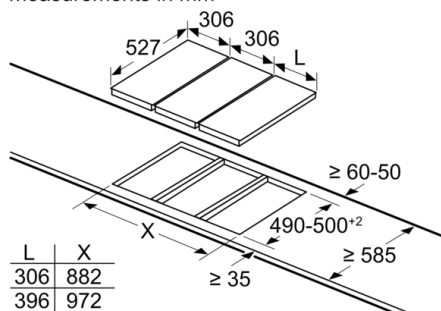

When installing two Domino units right next to a hob, two assembly kits (HEZ394301) are required.

measurements in mm