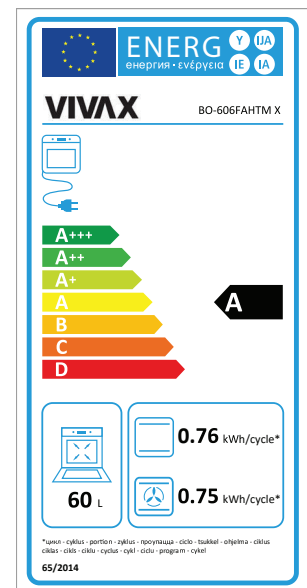

Inox gumbi

Lako održavanje

Maksimalna snaga  
220-240 V / 50 Hz-60 Hz / 2300 W

Volumen pećnice  
60 L

Raspon temperature  
40°C-240°C

Klasa energetske učinkovitosti  
A

Vanjski izgled  
Staklena vrata s aluminijskom ručkom;  
Kontrolna ploča od nehrđajućeg čelika, staklena vrata s umetcima od nehrđajućeg čelika i aluminijskom ručkom

Max. Power  
220-240 V / 50 Hz-60 Hz / 2300 W

Oven Volume  
60 L

Operating temperature  
40°C-240°C

Energy efficiency class  
A

Exterior  
Glass control panel, glass door with aluminum handle; Stainless steel control panel, glass door with stainless steel inserts and aluminum handle

Oven Interior  
Black enamel with removable chrome inserts

Oven Interior  
5 shelf positions

Number of programs  
9 programs

Programs  
Lighting + Upper heater, Conventional heating (Upper + Lower heater), Lower heater, Conventional heating + Fan, Bottom heater + fan, Steam cleaning program

### ENERGY LABEL