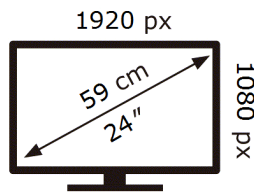

ENERG ⚡

Samsung

S24D360GAU

17 kWh/1000h

2019/2013