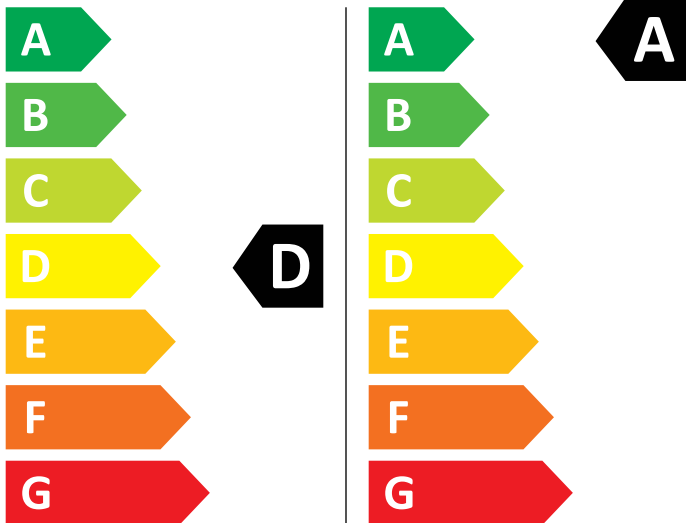

ENERG

AEG

LWR85165A 914611205

307 kWh/100

51 kWh/100

6,0 kg

10,0 kg

75 L