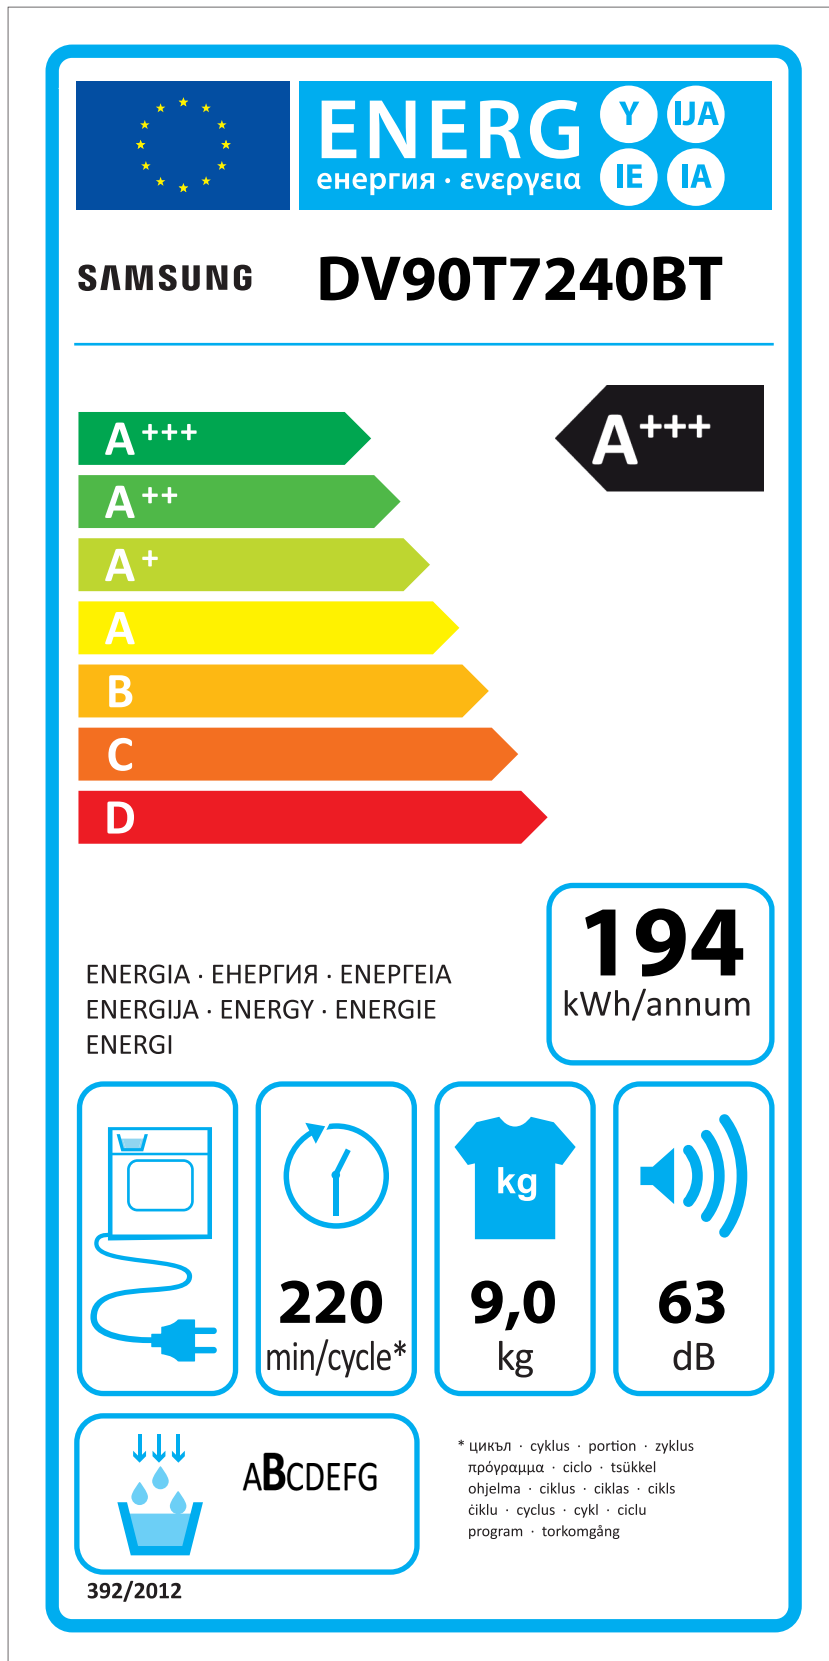

ERP LABEL ENERGY (DRYER CONDENSER TYPE)

CODE : DC68-03225C
Size : 110 x 220 (mm)
Material : ART