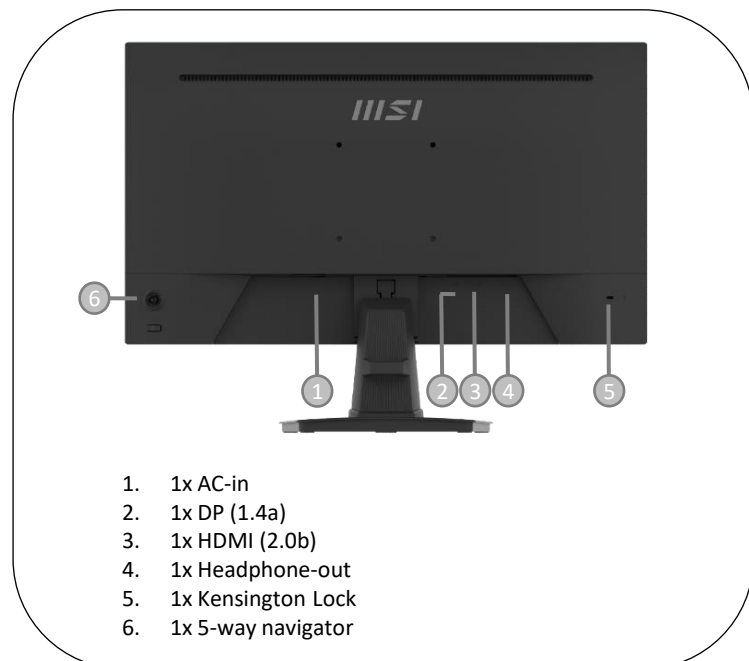

Enjoy a clean table with the accessory slot design where you can put your MSI Pen or Smartphone and you will not miss any important messages anymore.

Built-in Speakers

Built-in speakers allow you to listen clearly without connecting external speakers

VESA Mount Support

To be mounted on the wall of your office & home with a VESA standard design which can make it completely invisible on a desk

SPECIFICATIONS

Type / Size	24.5"
Active Display Area (mm)	543.744(H)x302.616(V)
Curvature	Flat
Panel Type	IPS
Resolution	1920 x 1080 (Full HD)
Pixel Pitch	0.2832(H)x0.2802(V)
Aspect Ratio	16:9
Brightness (nits)	300 cd/m ²
Contrast Ratio	1300:1
Refresh Rate	100Hz
Response Time	1ms (MPRT) / 4ms (GTG)
View Angles	178°(H) / 178°(V)
sRGB	100.15% (CIE 1976)
Surface Treatment	Anti-glare
Display Colors	16.7M
Color Bit	8 bits (6 bits + FRC)
Video Interface	1x HDMI (2.0b) 1x DP (1.4a)
Audio Interface	1x Headphone-out
Speaker	2x 2W
Power Type	Power Cable
Power Input	100~240V
Adjustment (Tilt)	-5° ~ 20°
Kensington Lock	Yes
VESA Mounting	100 x 100 mm
Dimension (W x D x H)	557.7 x 207.2 x 416.3 mm (21.96 x 8.16 x 16.39 inch)
Weight (NW / GW)	3.3 kg (7.28 lbs) / 4.9 kg (10.80lbs)
Dimension (W x D x H) With Carton	630 x 125 x 410 mm (24.80 x 4.92 x 16.14 inch)
Accessory	1x HDMI Cable, 1x Power Cable, 1x Quick Guide
Note	HDMI: 1920 x 1080 (Up to 100Hz) DP: 1920 x 1080 (Up to 100Hz) Adaptive-Sync Support

- 1x AC-in
- 1x DP (1.4a)
- 1x HDMI (2.0b)
- 1x Headphone-out
- 1x Kensington Lock
- 1x 5-way navigator