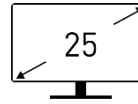

PRO MP252

Business & Productivity Monitor

Broadened Display

View your applications, spreadsheets and more with a perfect 24.5-inch screen and experience a breathtaking screen that comes with Full HD resolution

VESA Mount Support

To be mounted on the wall of your office & home with a VESA standard design which can make it completely invisible on a desk

SPECIFICATIONS

Type / Size	24.5"
Active Display Area (mm)	543.744(H)x302.616(V)
Curvature	Flat
Panel Type	IPS
Resolution	1920 x 1080 (Full HD)
Pixel Pitch	0.2832(H)x0.2802(V)
Aspect Ratio	16:9
Brightness (nits)	300 cd/m ²
Contrast Ratio	1300:1
Refresh Rate	100Hz
Response Time	1ms (MPRT) / 4ms (GTG)
View Angles	178°(H) / 178°(V)
sRGB	100.15% (CIE 1976)
Surface Treatment	Anti-glare
Display Colors	16.7M
Color Bit	8 bits (6 bits + FRC)
Video Interface	1x HDMI (2.0b) 1x DP (1.4a)
Audio Interface	1x Headphone-out
Speaker	2x 2W
Power Type	Power Cable
Power Input	100~240V
Adjustment (Tilt)	-5° ~ 20°
Kensington Lock	Yes
VESA Mounting	100 x 100 mm
Dimension (W x D x H)	557.7 x 207.2 x 416.3 mm (21.96 x 8.16 x 16.39 inch)
Weight (NW / GW)	3.3 kg (7.28 lbs) / 4.9 kg (10.80lbs)
Dimension (W x D x H) With Carton	630 x 125 x 410 mm (24.80 x 4.92 x 16.14 inch)
Accessory	1x HDMI Cable, 1x Power Cable, 1x Quick Guide
Note	HDMI: 1920 x 1080 (Up to 100Hz) DP: 1920 x 1080 (Up to 100Hz) Adaptive-Sync Support